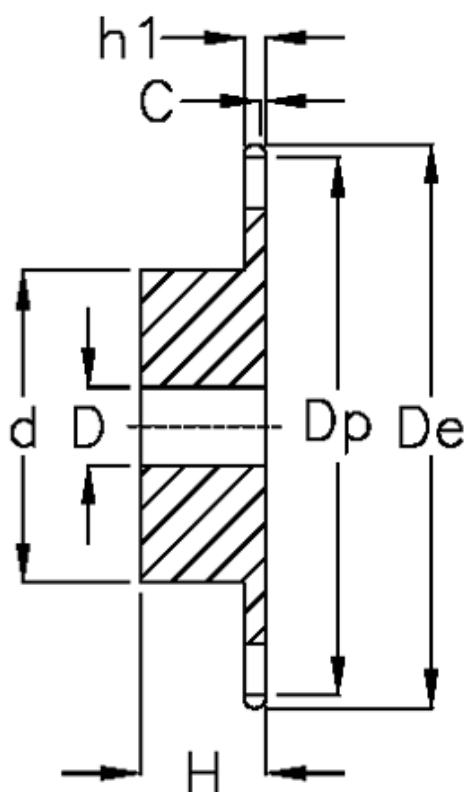

Article number: 616011005024

Description: Sprocket 08 B-1 Z=24 simplex
predrilled

Measures

C = 1.3

d = 70

D = $14 \pm 0,5$

De = 101.8

Dp = 97.29

For chain size = 1/2" x 5/16"

For chain type = 08 B-1

H = 28

h_1 = 7.2

Number of teeth = 24